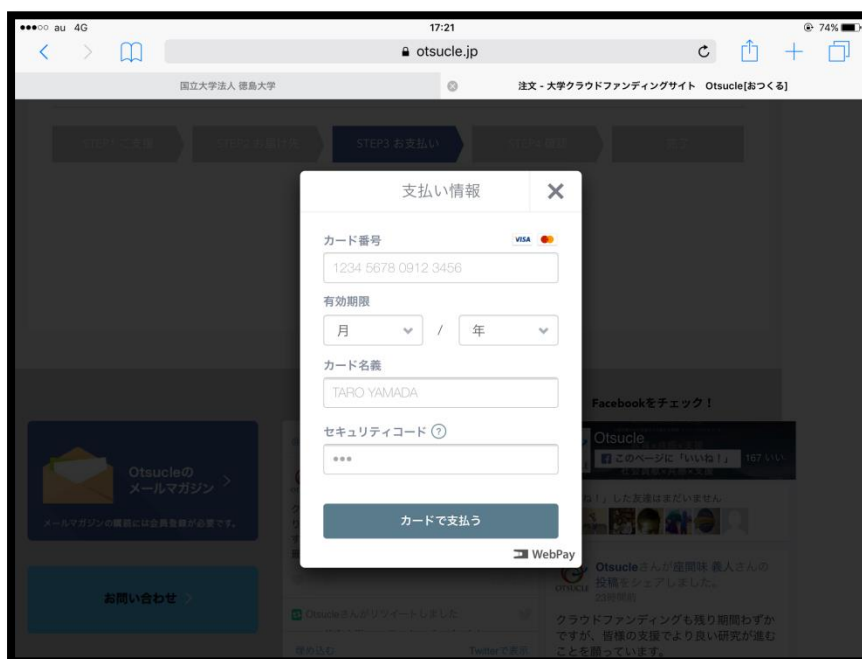

④ STEP1 ご支援

追加支援がある場合は追加したい金額と追加購入情報
 応援コメント

} を記入して下さい

また、利用規約に同意して下さい

⑤ STEP2 お届け先

氏名、郵便番号、住所、電話番号を記入して下さい

The screenshot shows the '注文' (Order) page on the Otsucle website. At the top, a progress bar indicates the current step is 'STEP2 お届け先' (Delivery Address). Below this, the 'お届け先' (Delivery Address) section contains several input fields: '氏名' (Name), '郵便番号' (Postal Code) with a '住所検索' (Address Search) button, '都道府県' (Prefecture), '住所1' (Address 1), '住所2' (Address 2), and '電話番号' (Phone Number). At the bottom of the form, there are '戻る' (Back) and '次へ' (Next) buttons, and a home indicator icon in the bottom right corner.

⑥ STEP3 お支払い

お支払いはクレジットカード(VISA、Mastercard)でしかできません

The screenshot shows the '注文' (Order) page on the Otsucle website, specifically the 'STEP3 お支払い' (Payment) section. The progress bar at the top shows 'STEP3 お支払い' is the current step. Below the progress bar, the 'カードで支払う' (Pay with Card) button is highlighted with a red circle. Other options for payment are not visible. The page also features a navigation bar with links like 'Otsucleとは' (About Otsucle), 'プロジェクトを探す' (Find Project), and 'プロジェクトを始める' (Start Project). A user profile for '西村一志さん' (Yasunori Nishimura) is visible in the top right. At the bottom, there are social media widgets for Twitter and Facebook, and a 'Otsucleのメールマガジン' (Otsucle's Email Magazine) sign-up button.